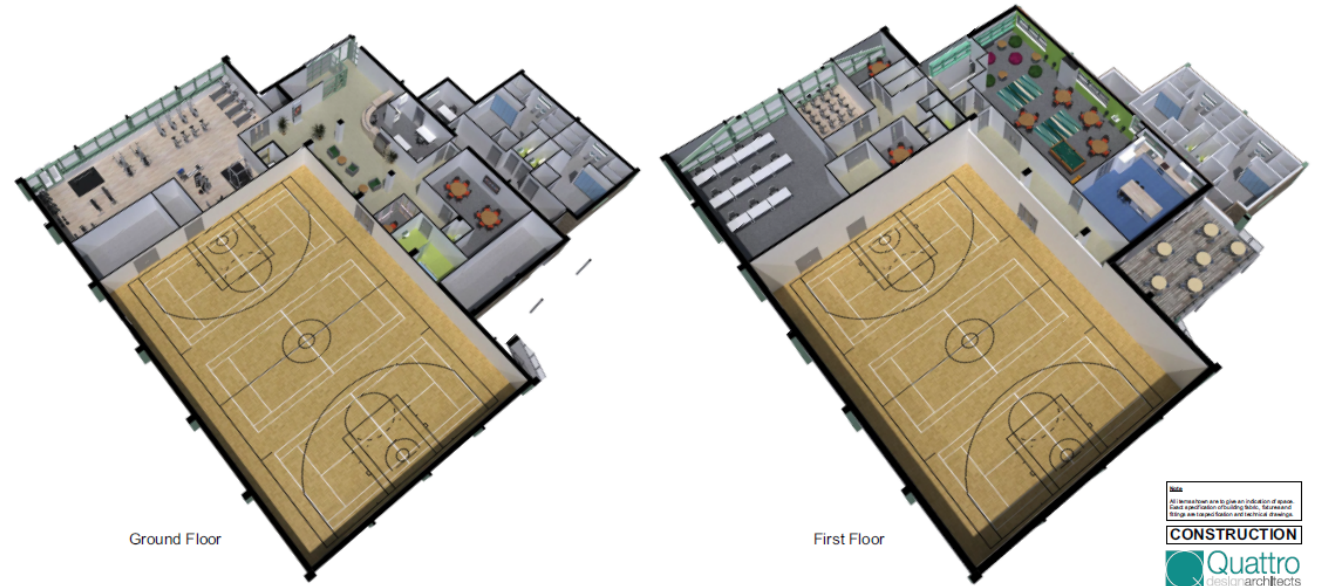

Principle elevation

Ground Floor

First Floor

PROJECTS
Lampeter Wellbeing Centre

SCALE NTS@A1

CLIENT
CeredigionACTIF

DATE

DRAWING TITLE
3D Images